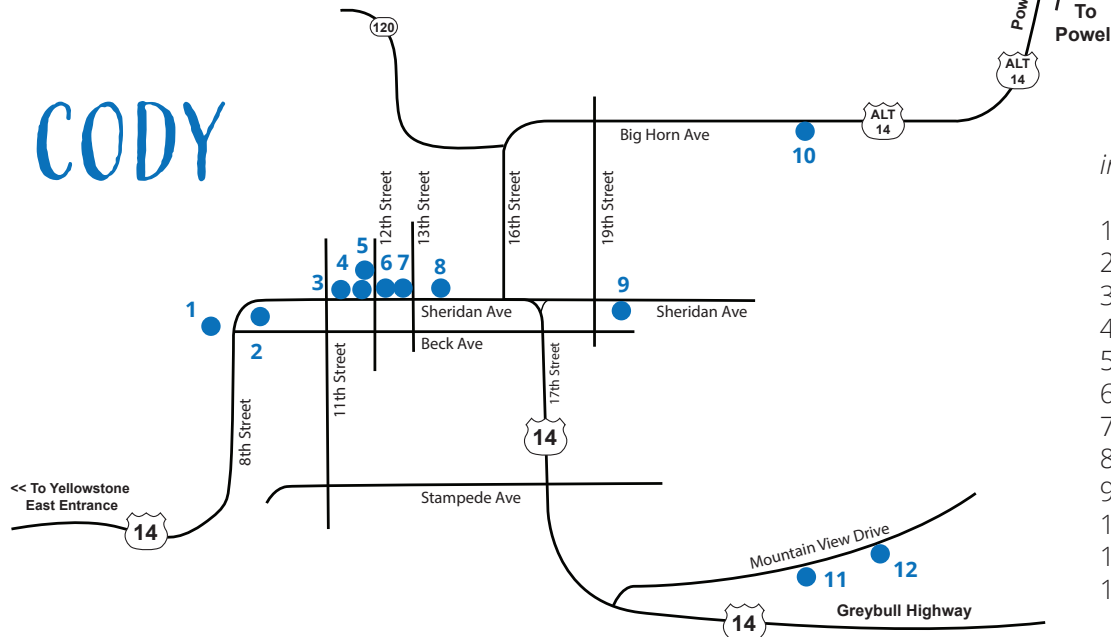

POWELL

ALT 14

To
Cody

in Powell

- 1 Gestalt Studios @ the Polar Plant
- 2 Art Galleries @ Northwest College
- 3 Cut & Sew Fabrics
- 4 Plaza Diane
- 5 Heartworks
- 6 Powell Makerspace

*** It is 24 miles from
downtown Cody to
downtown Powell**

CODY

in Cody

- 1 Buffalo Bill Center of the West
- 2 Cody Country Art League
- 3 Simpson Gallagher Gallery
- 4 Bighorn Galleries
- 5 By Western Hands
- 6 Open Range Images
- 7 North Mountain Gallery
- 8 Timmer Gallery
- 9 Sarah's Wonder Emporium @ Big Horn Paint
- 10 Friends & Co Fabric Store
- 11 Art Sand & Steel
- 12 Grand Loop Yarns & Fibers