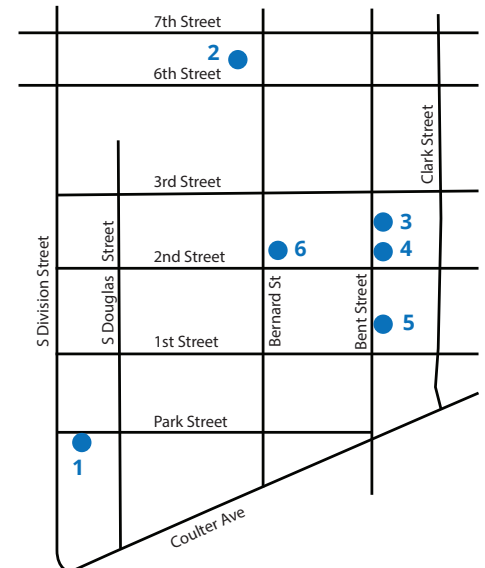

POWELL

ALT 14

To
Cody

in Powell

- 1 Gestalt Studios @ the Polar Plant
- 2 Art Galleries @ Northwest College
- 3 Cut & Sew Fabrics
- 4 Plaza Diane
- 5 Heartworks
- 6 Powell Makerspace

*** It is 24 miles from
downtown Cody to
downtown Powell**

CODY

in Cody

- 1 Buffalo Bill Center of the West
- 2 Cody Country Art League
- 3 Simpson Gallagher Gallery
- 4 Bighorn Galleries
- 5 By Western Hands
- 6 Open Range Images
- 7 North Mountain Gallery
- 8 Timmer Gallery
- 9 Sarah's Wonder Emporium @ Big Horn Paint
- 10 Friends & Co Fabric Store
- 11 Art Sand & Steel
- 12 Grand Loop Yarns & Fibers

JUNE 2021

ART GALLERIES, MUSEUMS & CREATIVE SPACES

in Cody

Buffalo Bill Center of the West 720 Sheridan Avenue, Cody, WY 82414
5 museums under one roof including **the Whitney Museum of Western Art**
www.centerofthewest.org (307) 587-4771